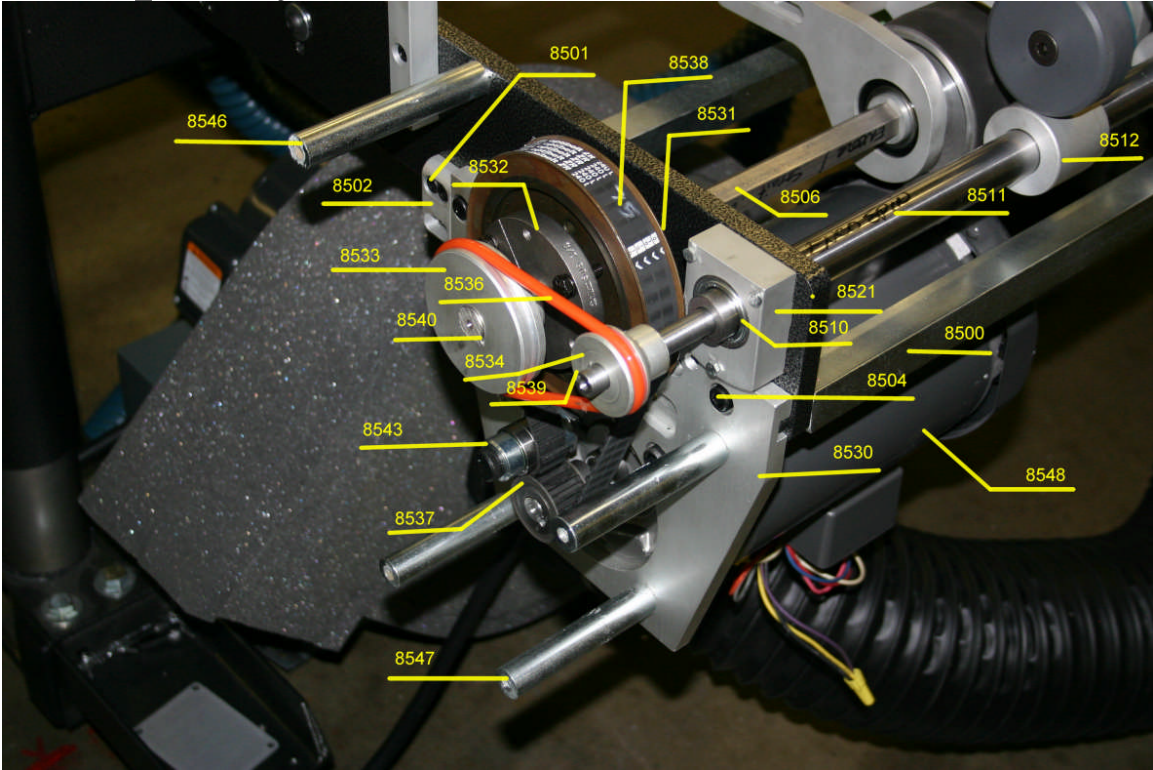

Encore Parts Manual

Encore lower frame

Encore upper frame

part#8211& #8212 must be ordered as assembly#8210 Note

Encore inner tower and lift assy.

Note: part numbers 8012-8015

sold as a complete assembly only.

Belt pulley drive

Outer drive cover

Vacuum rails and belts

Assembly #8100

Vacuum components

Standard Encore accessories