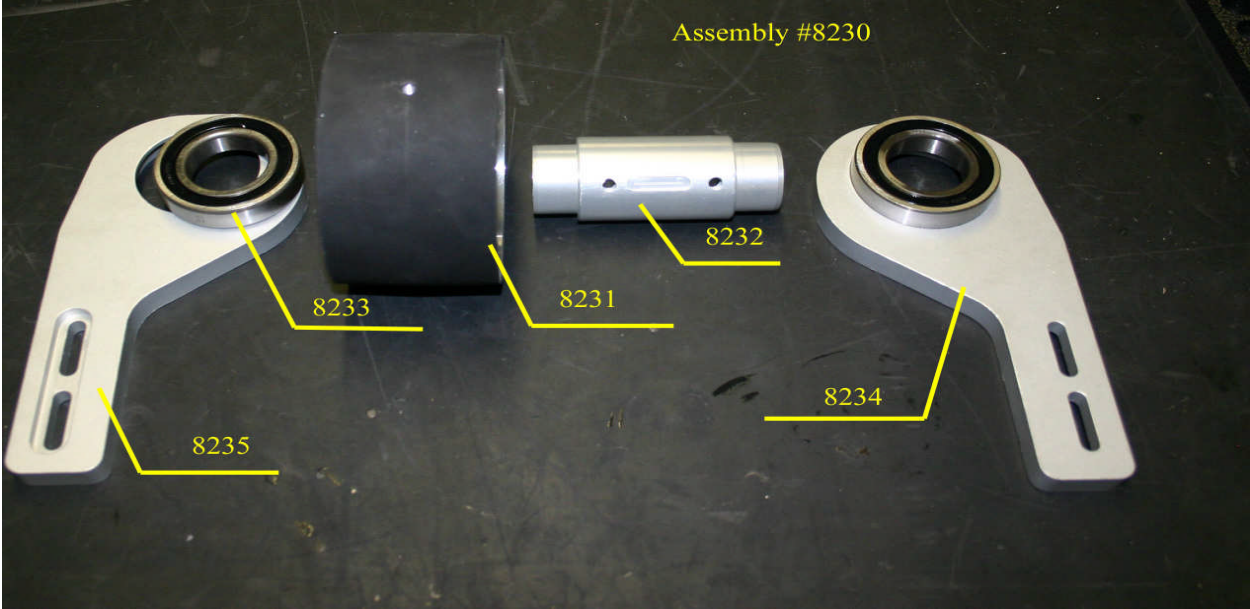

Encore Parts Manual

Encore lower frame

Encore upper frame

part#8211& #8212 must be ordered as assembly#8210 Note

Encore inner tower and lift assy.

Note: part numbers 8012-8015

sold as a complete assembly only.

Belt pulley drive

Outer drive cover

Vacuum rails and belts

Assembly #8100

Vacuum components

Standard Encore accessories