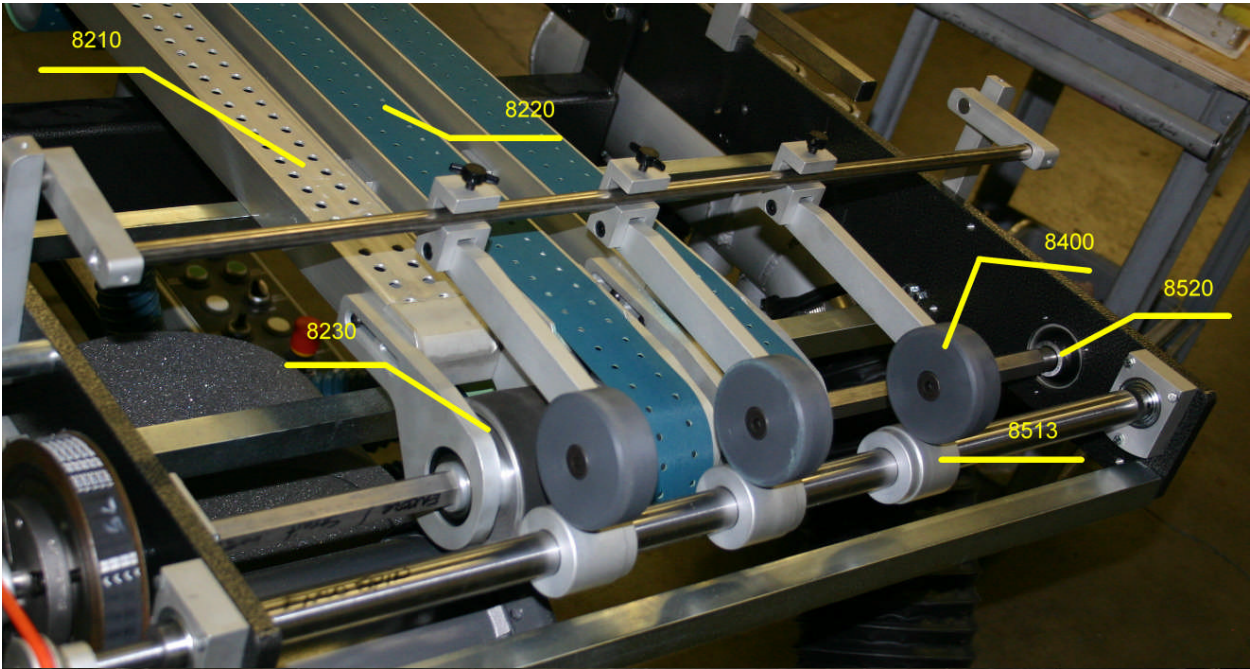

Encore Parts Manual

Encore lower frame

Encore upper frame

part#8211& #8212 must be ordered as assembly#8210 Note

Encore inner tower and lift assy.

Note: part numbers 8012-8015

sold as a complete assembly only.

Belt pulley drive

Outer drive cover

Vacuum rails and belts

Assembly #8100

Vacuum components

Standard Encore accessories