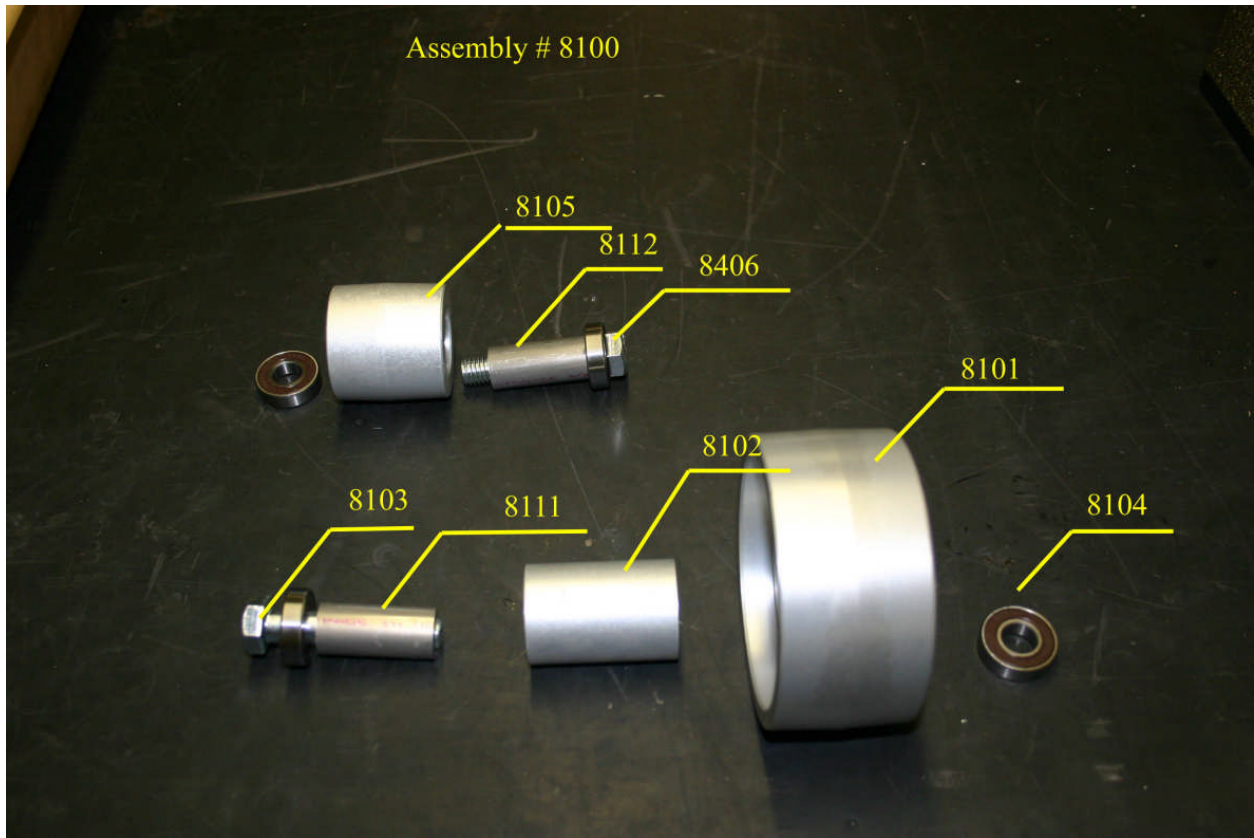

Encore Parts Manual

Encore lower frame

Encore upper frame

part#8211& #8212 must be ordered as assembly#8210 Note

Encore inner tower and lift assy.

Note: part numbers 8012-8015

sold as a complete assembly only.

Belt pulley drive

Outer drive cover

Vacuum rails and belts

Assembly #8100

Vacuum components

Standard Encore accessories