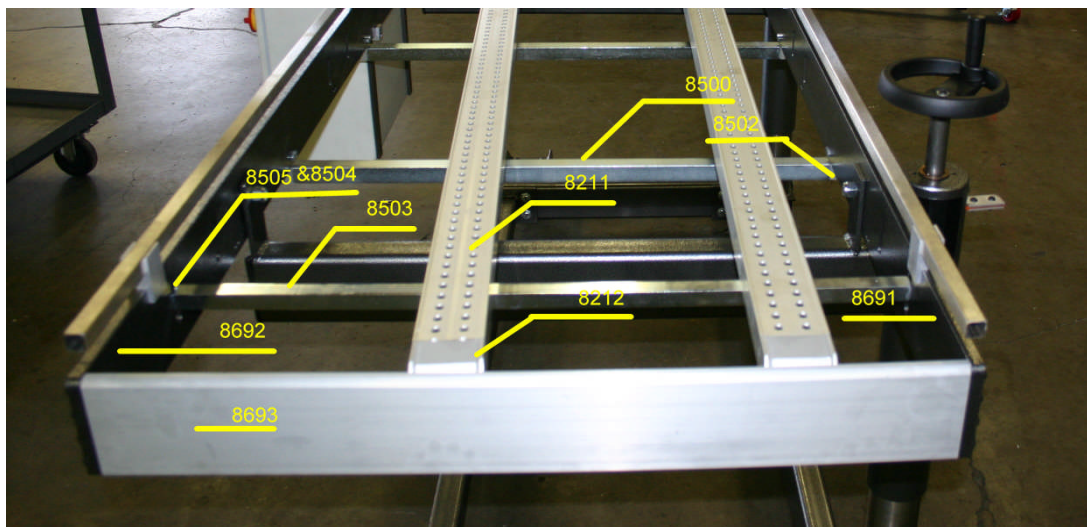

Encore Parts Manual

Encore lower frame

Encore upper frame

part#8211& #8212 must be ordered as assembly#8210 Note

Encore inner tower and lift assy.

Note: part numbers 8012-8015

sold as a complete assembly only.

Belt pulley drive

Outer drive cover

Vacuum rails and belts

Assembly #8100

Vacuum components

Standard Encore accessories