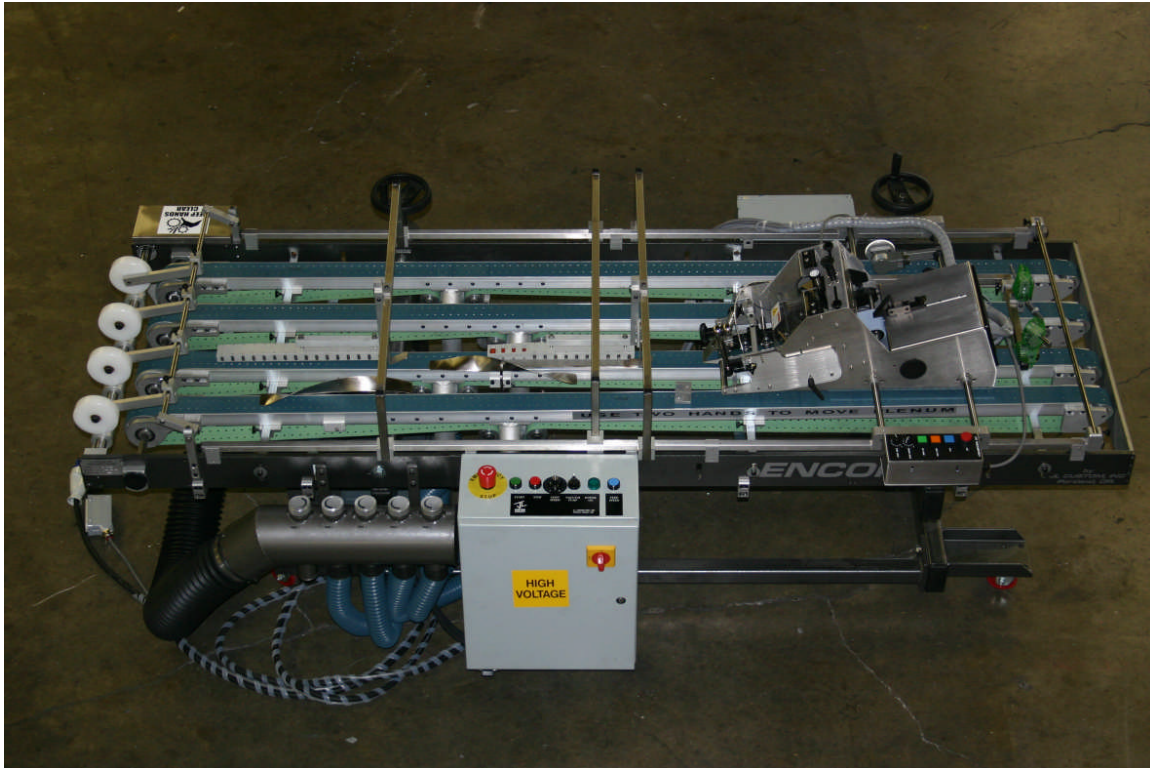

Encore Parts Manual

Encore lower frame

Encore upper frame

part#8211& #8212 must be ordered as assembly#8210 Note

Encore inner tower and lift assy.

Note: part numbers 8012-8015

sold as a complete assembly only.

Belt pulley drive

Outer drive cover

Vacuum rails and belts

Assembly #8100

Vacuum components

Standard Encore accessories