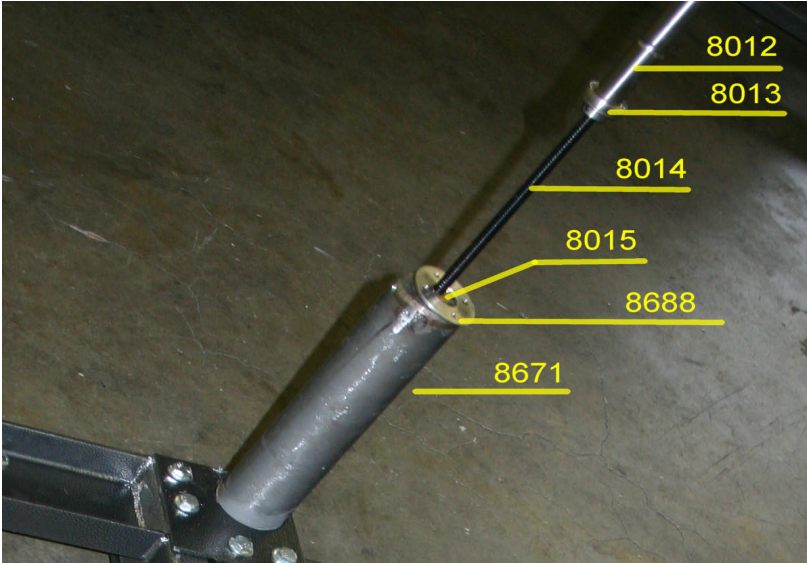

Encore Parts Manual

Encore lower frame

Encore upper frame

part#8211& #8212 must be ordered as assembly#8210 Note

Encore inner tower and lift assy.

Note: part numbers 8012-8015

sold as a complete assembly only.

Belt pulley drive

Outer drive cover

Vacuum rails and belts

Assembly #8100

Vacuum components

Standard Encore accessories