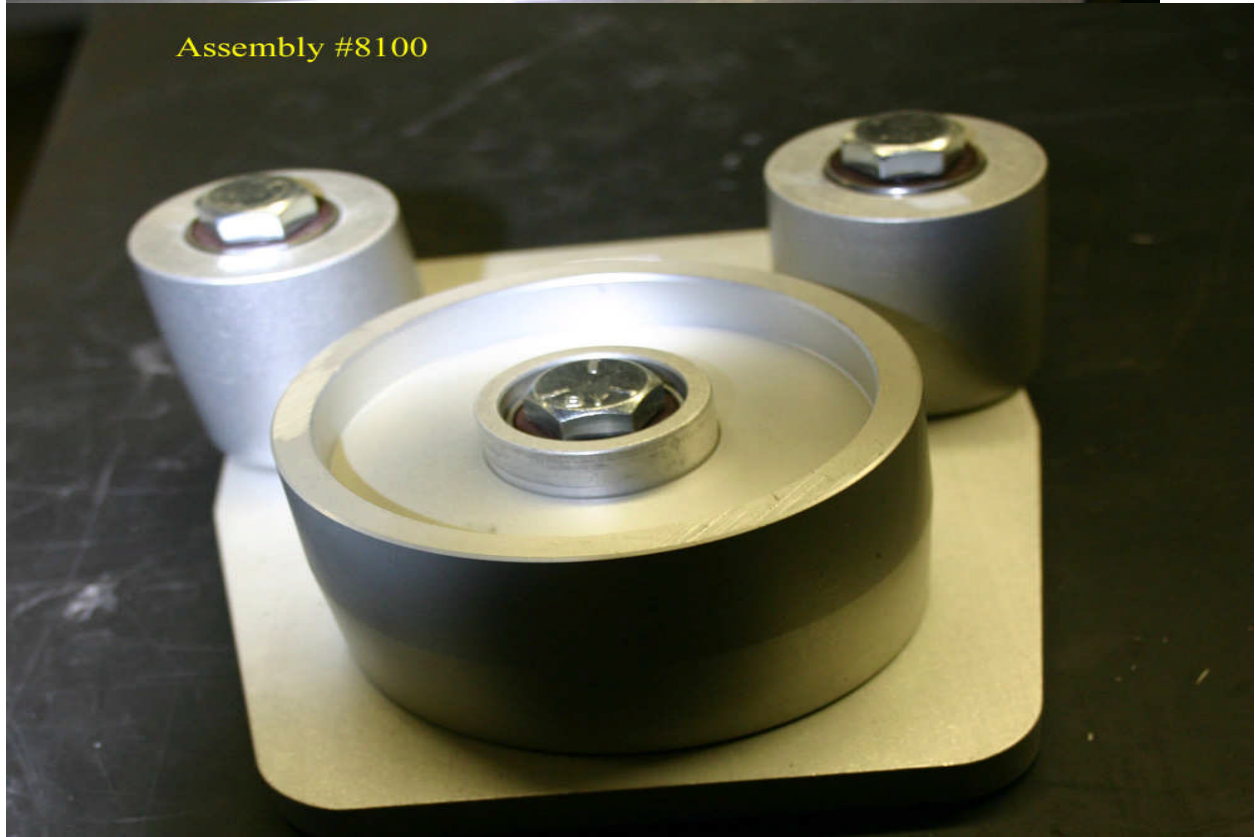

Encore Parts Manual

Encore lower frame

Encore upper frame

part#8211& #8212 must be ordered as assembly#8210 Note

Encore inner tower and lift assy.

Note: part numbers 8012-8015

sold as a complete assembly only.

Belt pulley drive

Outer drive cover

Vacuum rails and belts

Assembly #8100

Vacuum components

Standard Encore accessories