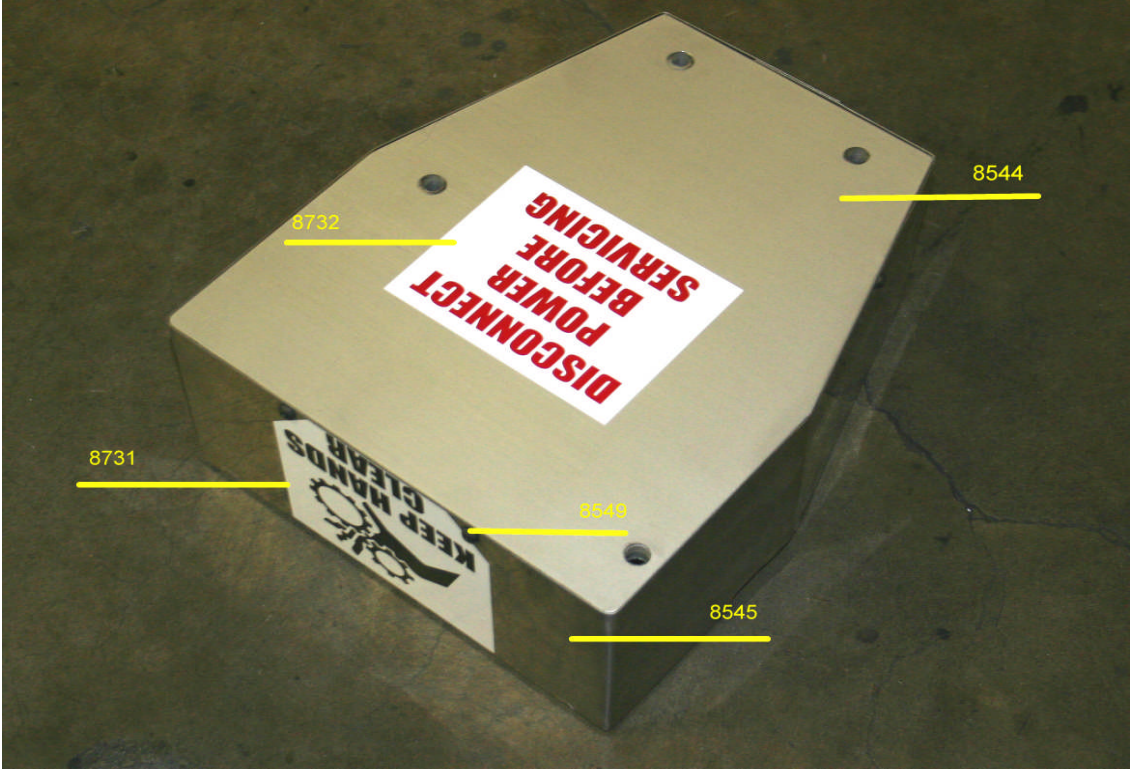

Encore Parts Manual

Encore lower frame

Encore upper frame

part#8211& #8212 must be ordered as assembly#8210 Note

Encore inner tower and lift assy.

Note: part numbers 8012-8015

sold as a complete assembly only.

Belt pulley drive

Outer drive cover

Vacuum rails and belts

Assembly #8100

Vacuum components

Standard Encore accessories