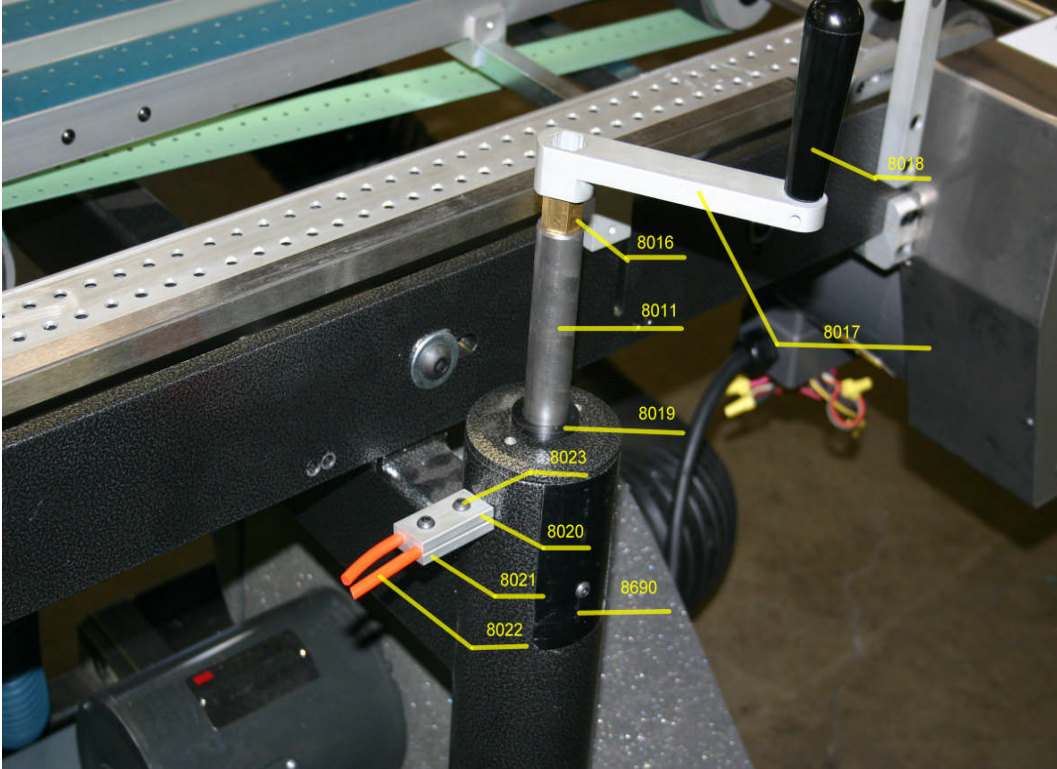

Encore Parts Manual

Encore lower frame

Encore upper frame

part#8211& #8212 must be ordered as assembly#8210 Note

Encore inner tower and lift assy.

Note: part numbers 8012-8015

sold as a complete assembly only.

Belt pulley drive

Outer drive cover

Vacuum rails and belts

Assembly #8100

Vacuum components

Standard Encore accessories