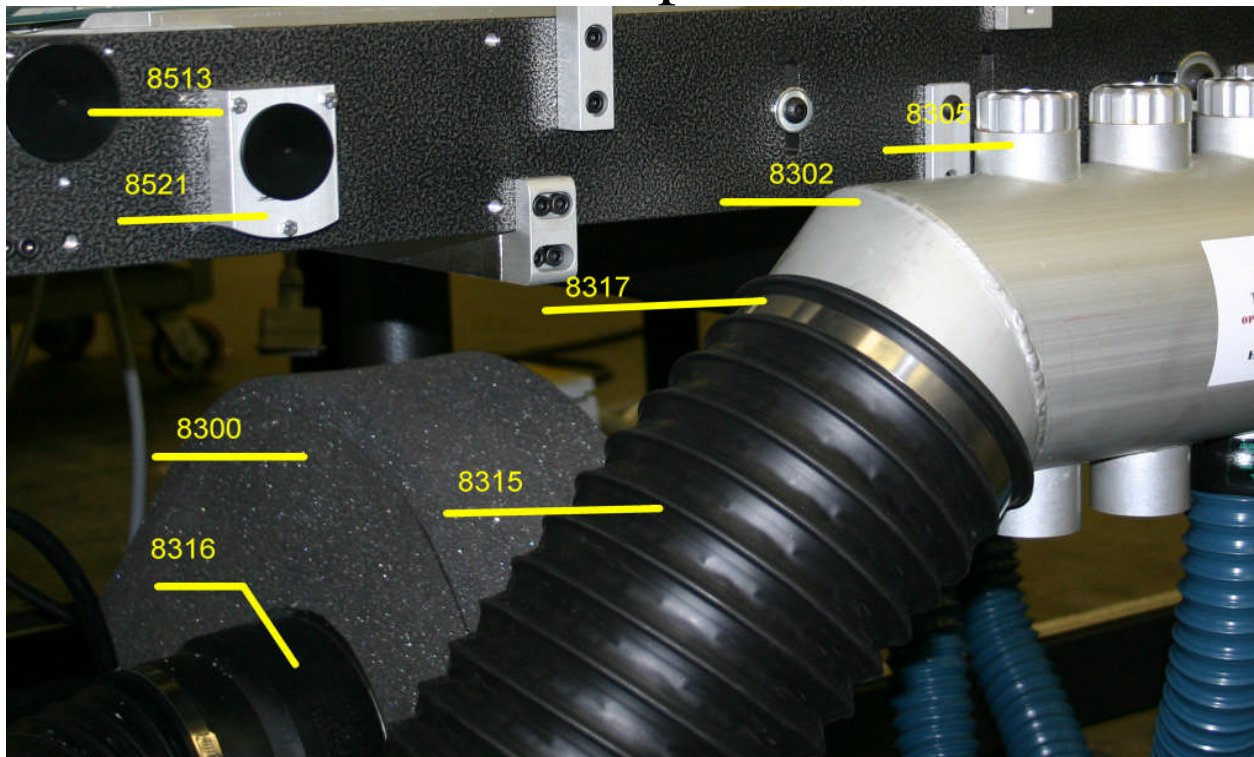

Encore Parts Manual

Encore lower frame

Encore upper frame

part#8211& #8212 must be ordered as assembly#8210 Note

Encore inner tower and lift assy.

Note: part numbers 8012-8015

sold as a complete assembly only.

Belt pulley drive

Outer drive cover

Vacuum rails and belts

Assembly #8100

Vacuum components

Standard Encore accessories