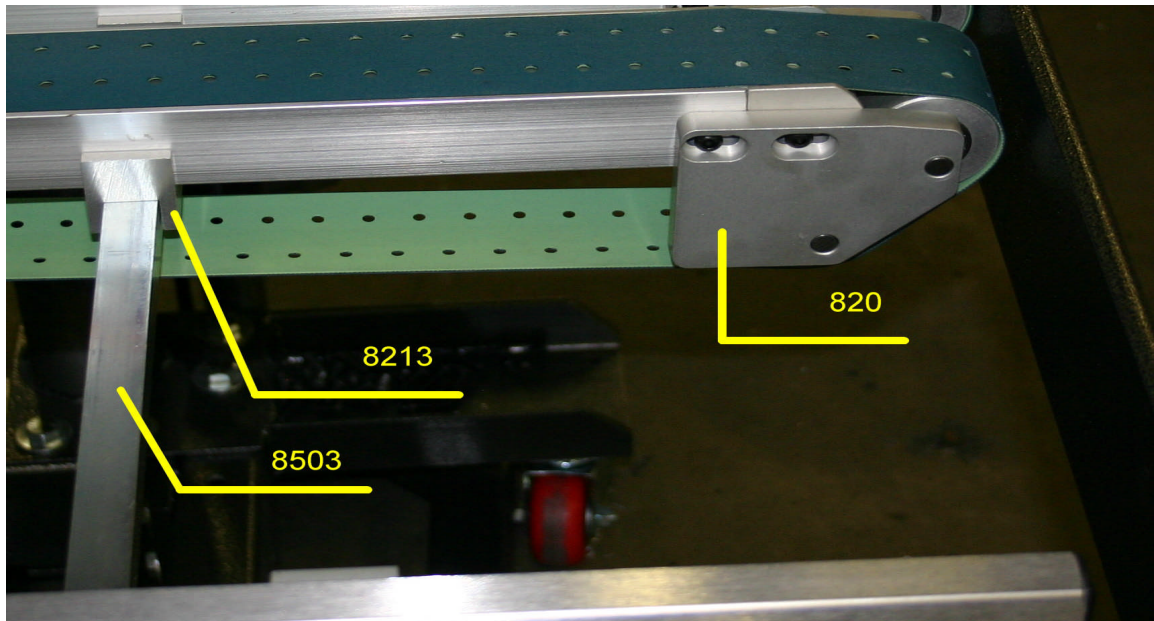

Encore Parts Manual

Encore lower frame

Encore upper frame

part#8211& #8212 must be ordered as assembly#8210 Note

Encore inner tower and lift assy.

Note: part numbers 8012-8015

sold as a complete assembly only.

Belt pulley drive

Outer drive cover

Vacuum rails and belts

Assembly #8100

Vacuum components

Standard Encore accessories