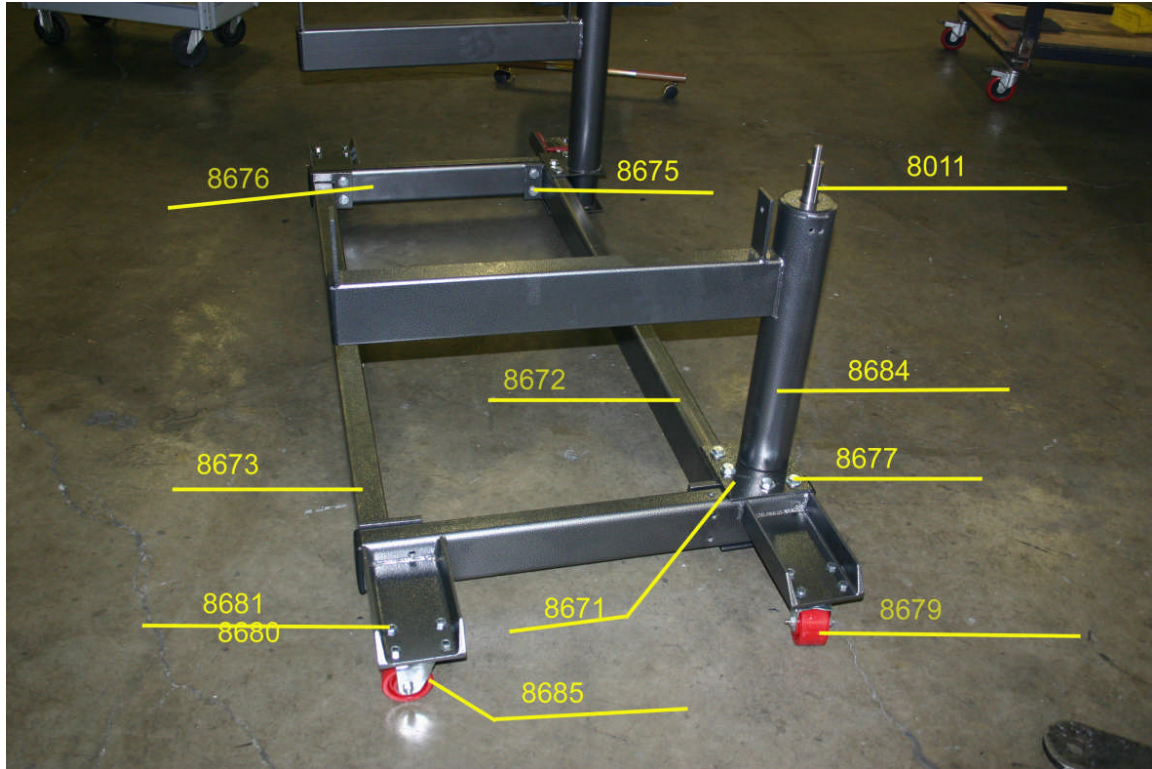

Encore Parts Manual

Encore lower frame

Encore upper frame

part#8211& #8212 must be ordered as assembly#8210 Note

Encore inner tower and lift assy.

Note: part numbers 8012-8015

sold as a complete assembly only.

Belt pulley drive

Outer drive cover

Vacuum rails and belts

Assembly #8100

Vacuum components

Standard Encore accessories